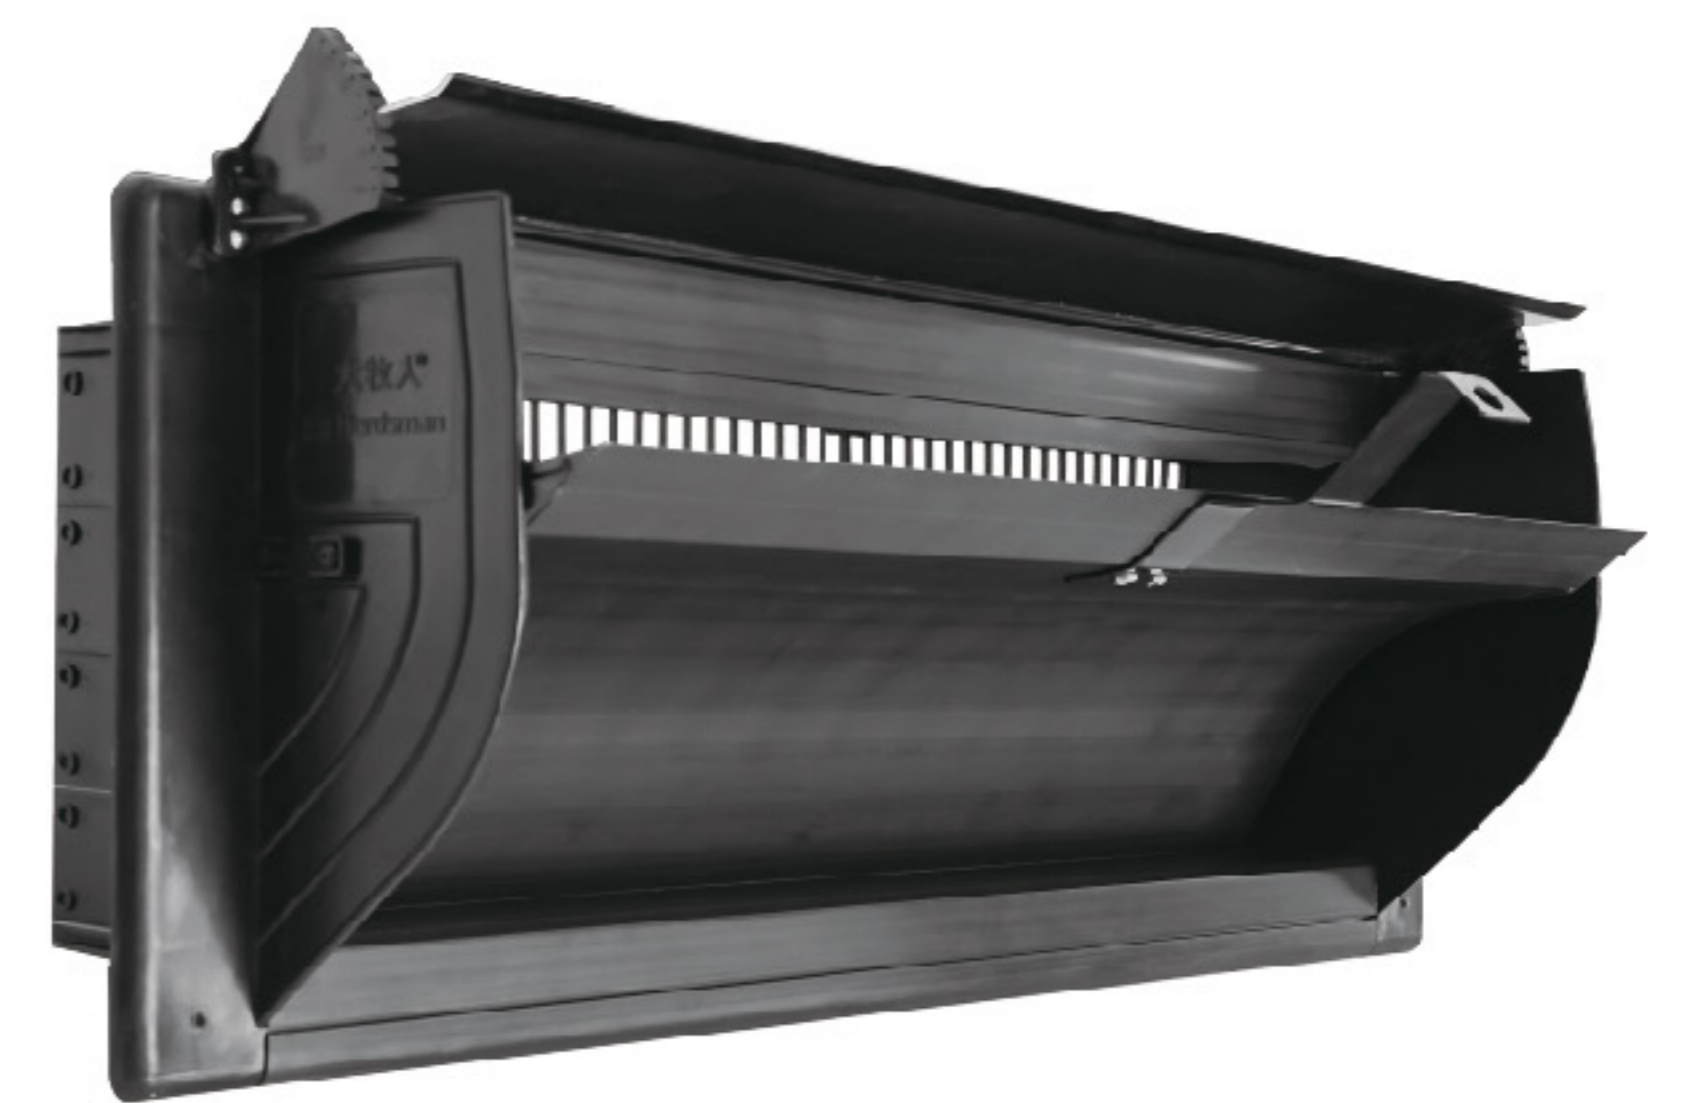

大牧人
Big Herdsman

进风窗
Air Inlet

进风窗可调节进风面积，控制进舍风速及通风量，以达到理想通风换气效果。

Inlet window can adjust the area of air intake, control the wind speed and ventilation volume of the house, to achieve the ideal ventilation effect.

青岛大牧人机械股份有限公司
Big Herdsman Machinery CO.,LTD

让养殖变得简单/可靠/环保/高效
Simple/Reliable/Green/Efficient

● 弹簧进风窗 Spring Air Inlet

- 进风窗由驱动牵引开启，弹簧拉紧关闭。
- 进风窗设计有沟筋咬合结构，关闭密封效果好。
- 进风窗配导流板，可调不同开启角度，确保小窗进风吹至鸡舍中央。
- The air inlet is opened by drive traction and closed by spring tension.
- The air inlet is designed with groove rib occlusal structure, which has good sealing effect.
- The air inlet is equipped with a guide plate, which can be adjusted to different opening angles to ensure that the air inlet is blown into the center part of poultry house.

分类/Category	参数/parameters	
材质/The material	PS	
尺寸/ The hole size	560mm (W) *270mm (H)	840mm(W)*270mm(H)
面积/Area	0.11m ²	0.16m ²

● 弧面进风窗系统 Air inlet system with curved

- 进风窗由驱动牵引关闭，自重开启。
- 进风窗设计有PU密封条，关闭密封效果好。
- 进风窗配导流板，可调不同开启角度，确保小窗进风吹至鸡舍中央。
- The air inlet is closed by drive traction and opened by self weight.
- The air inlet window is designed with PU sealing strip, which has good sealing effect.
- The air inlet is equipped with a guide plate, which can be adjusted to different opening angles to ensure that the air inlet is blown into the center part of poultry house.

分类/Category	参数/parameters	
材质/The material	PP+PVC	
尺寸/ The hole size	800mm(W)*270mm(H)	1200mm(W)*270mm(H)
面积/Area	0.16m ²	0.24m ²
拉臂/N0. of pull arms	1	2

● 侧墙大窗系统

- 进风窗由驱动牵引关闭，自重开启。
- 进风窗设计有橡胶密封条，关闭密封效果好。
- 进风窗配导流板，可调不同开启角度，确保小窗进风吹至鸡舍中央。
- The air inlet is closed by driving traction and opened by self-gravity.
 - Air inlet is designed with rubber sealing strip, good sealing effect.
 - The air inlet is equipped with a guide plate, which can be adjusted to different opening angles to ensure that the air is blown to the center of the chicken house.