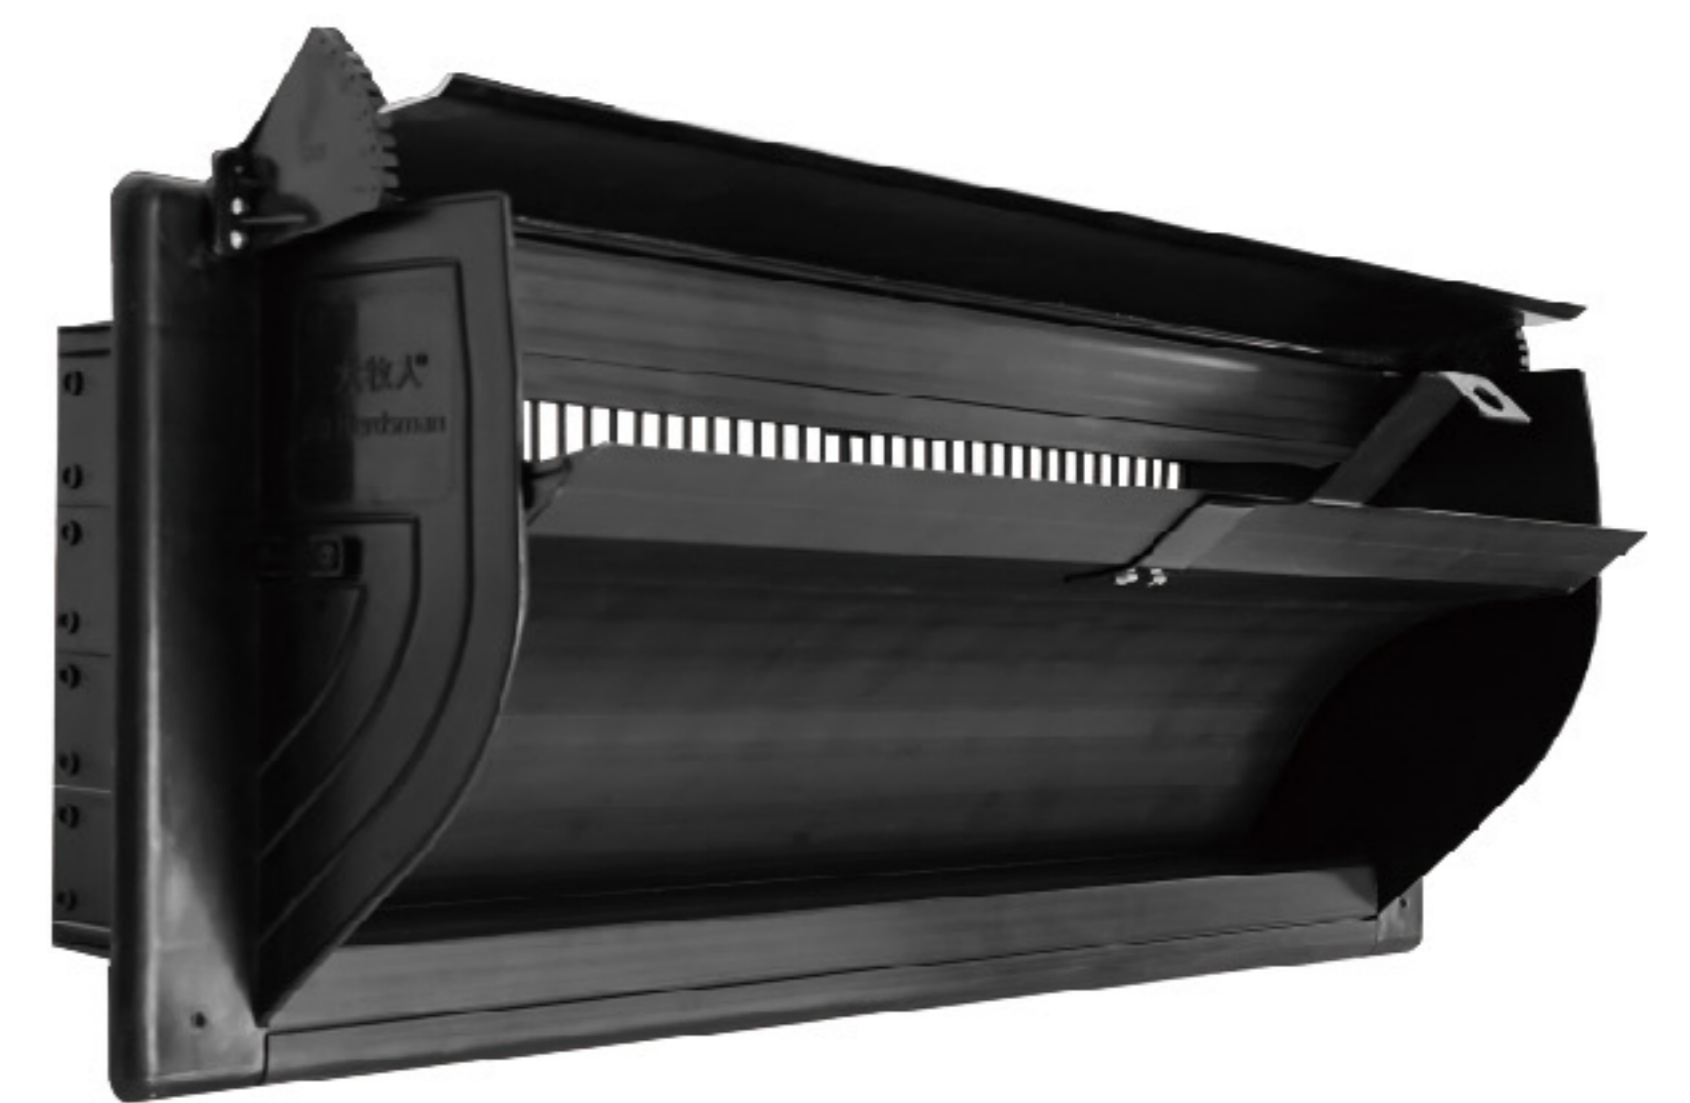

● 弧面进风窗系统 Air inlet system with curved

- 进风窗由驱动牵引关闭，自重开启。
- 进风窗设计有PU密封条，关闭密封效果好。
- 进风窗配导流板，可调不同开启角度，确保小窗进风吹至鸡舍中央。
- The air inlet is closed by drive traction and opened by self weight.
- The air inlet window is designed with PU sealing strip, which has good sealing effect.
- The air inlet is equipped with a guide plate, which can be adjusted to different opening angles to ensure that the air inlet is blown into the center part of poultry house.

分类/Category	参数/parameters	
材质/The material	PP+PVC	
尺寸/ The hole size	800mm(W)*270mm(H)	1200mm(W)*270mm(H)
面积/Area	0.16m²	0.24m²
拉臂/NO. of pull arms	1	2